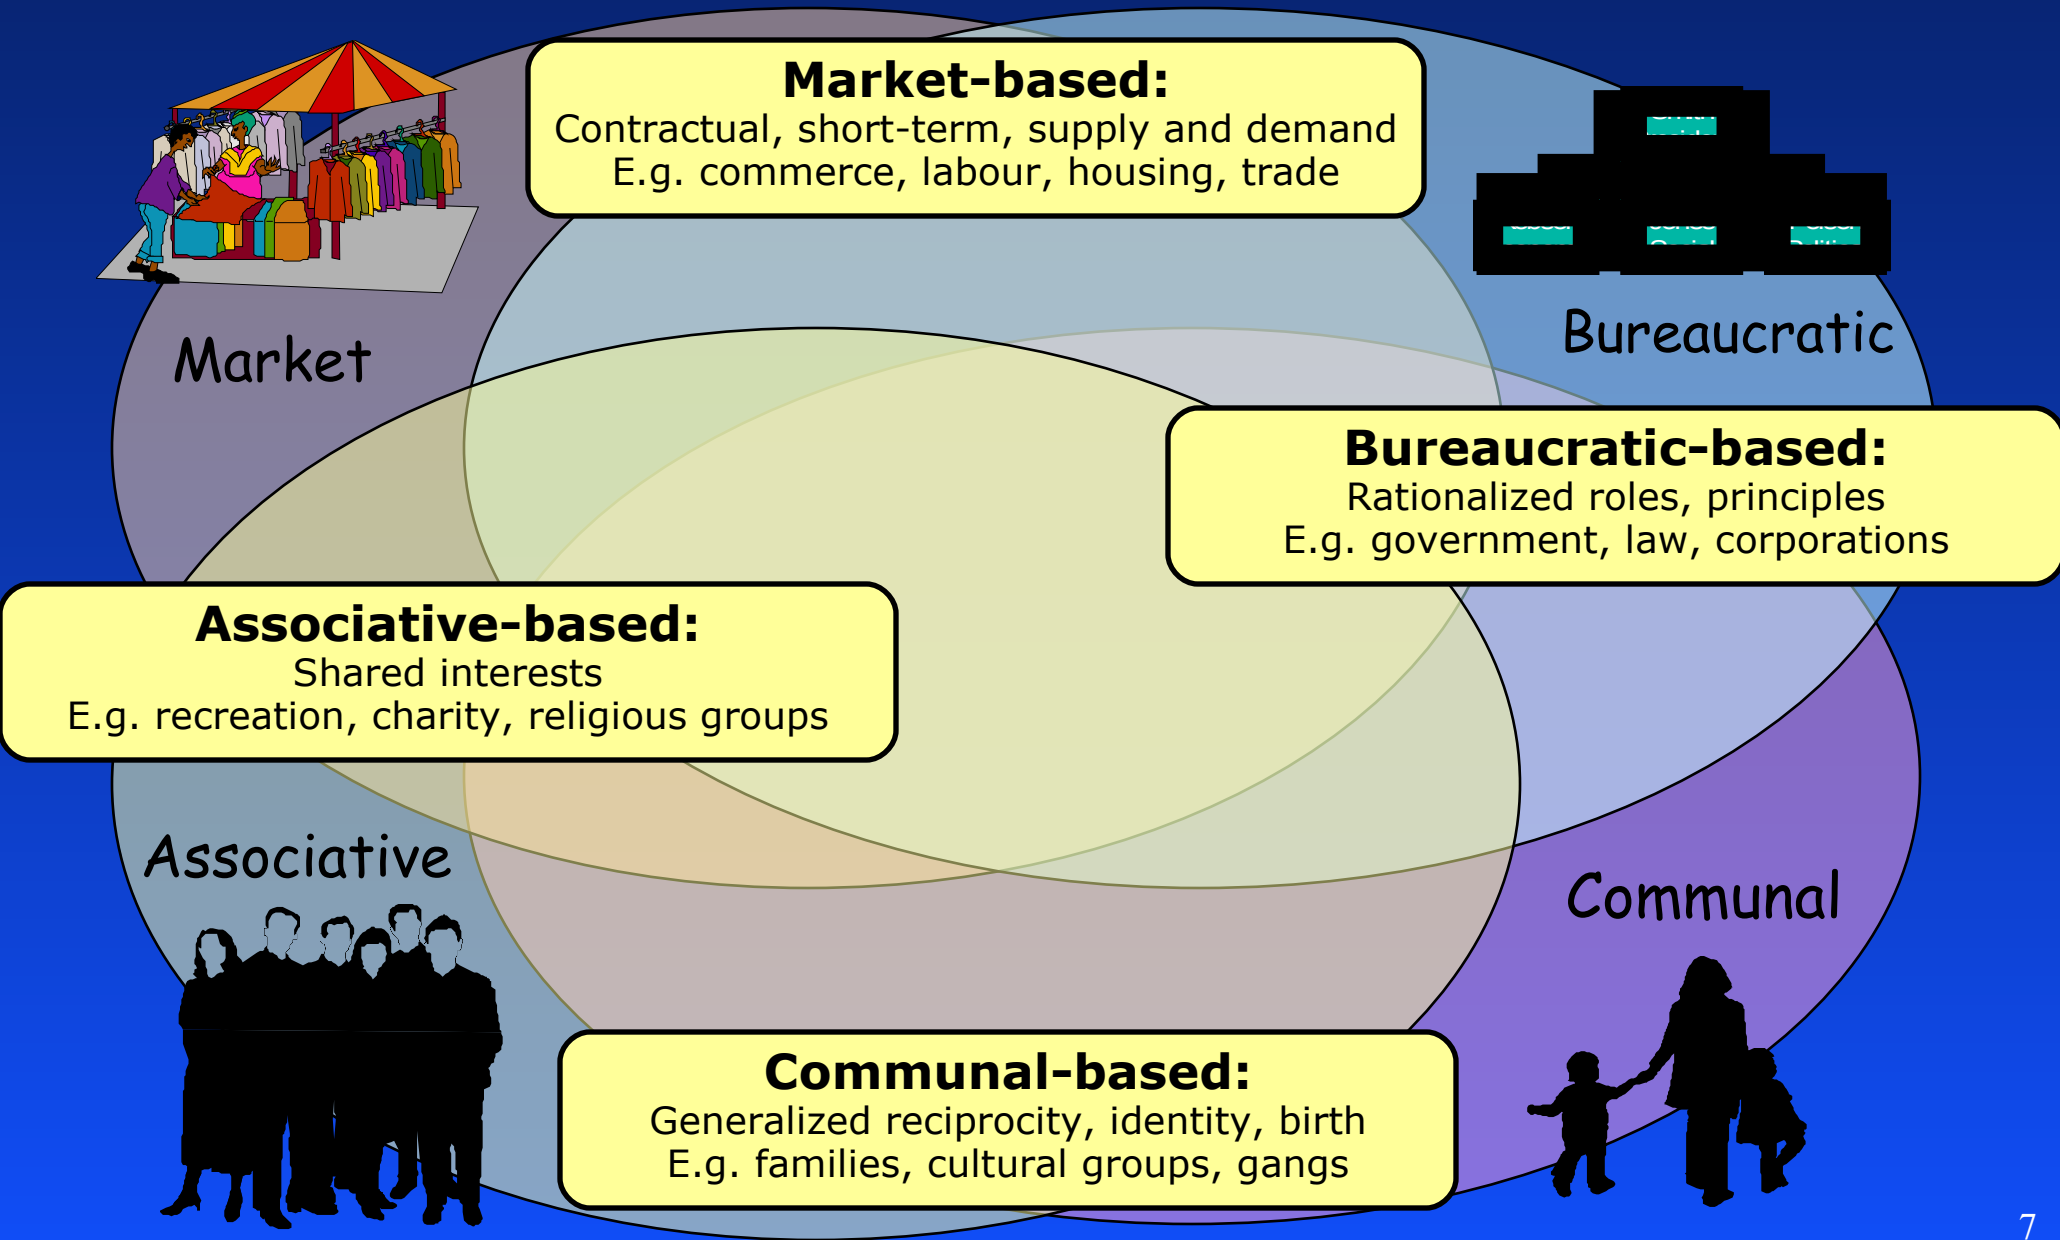

Normative Systems